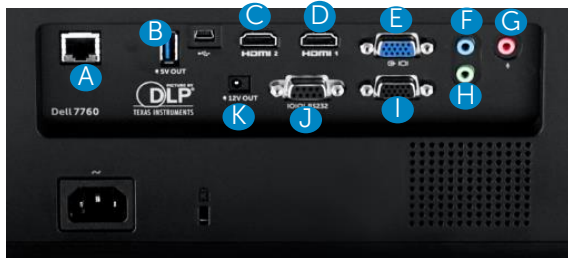

For more information visit
www.dell.com/projectors

Dell Advanced Projector- 7760

Projector with optional ceiling pole mount kit

Ports and Connectors

- A. RJ45
- B. USB Type A 5V DC / 1.8 A Output
- C. HDMI
- D. HDMI
- E. VGA-In
- F. Audio input (blue)
- G. Microphone (pink)
- H. Audio output (green)
- I. VGA-Out
- J. RS232 (9-pin D-Sub)
- K. 12V DC / 200 mA max relay output