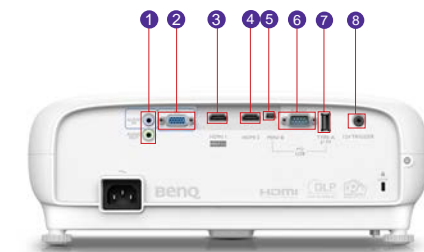

INPUT / OUTPUT TERMINALS

1. 1 Audio In/Out (mini jack)
2. 2 Computer in (D-sub 15pin)
3. 3 HDMI 1: HDMI 2.0 & HDCP 2.2
4. 4 HDMI 2: HDMI 1.4a & HDCP 1.4
5. 5 USB (Type mini B)
6. 6 RS232 (DB-9pin)
7. 7 USB Type A (1.5A power)
8. 8 DC 12V Trigger (3.5mm Jack)